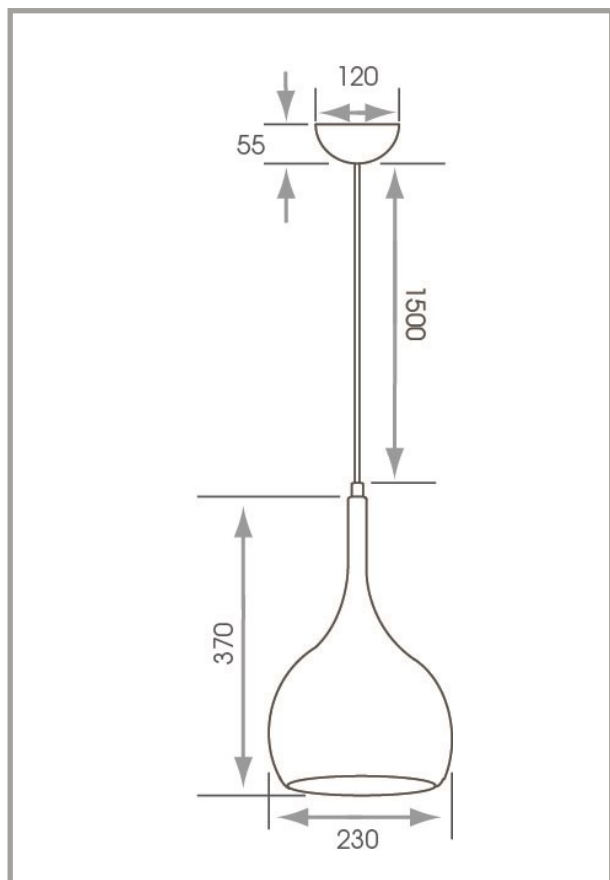

FEATURES

With a contemporary matt white finish on the outside, the Parma White would look stunning over a breakfast bar or dining area. The interior features a built in natural white LED, surrounded by a stylish copper finish. The cable length is adjustable to suit different areas of a design as desired.

The Technical Spec	
Voltage	240V
Colour Temperature	4000k
Lamp Life*	20,000
Wattage	8W
IP Rating	IP20

*Based on 70% of initial lumen output

Part Number	Description
SY7809WH	Parma White 8W COB LED Pendant Light